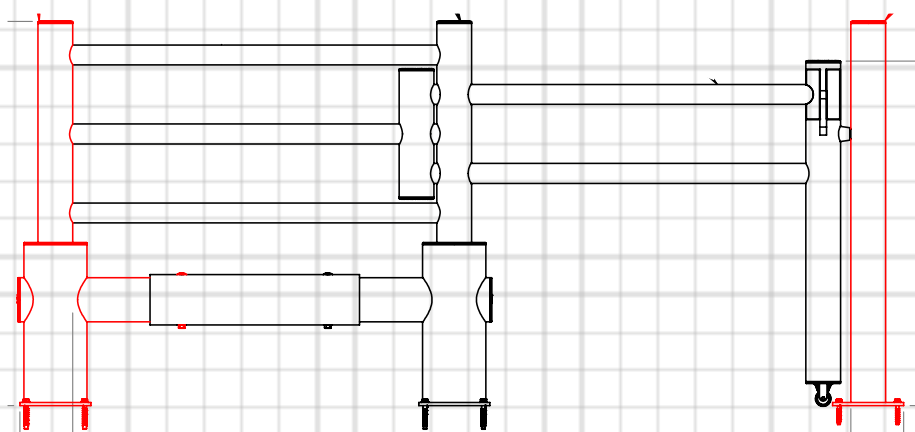

**Fixing dimensions** M12X85

**Material Properties**

**Chemical Resistance** high- ISO/TR 10358  
**Temperature Range** -10° up to + 50°

**Environment**

**Recyclability** 100%

**Other**

**Standard Warranty** 5 years