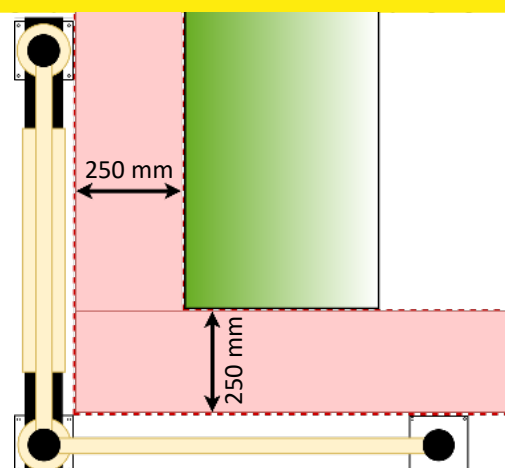

**Fixing dimensions** M12X85

**Material Properties**

Chemical Resistance high- ISO/TR 10358  
 Temperature Range -10° up to + 50°

**Environment**

Recyclability 100%

**Other**

Standard Warranty 5 years

**Posts marked in red are not included in delivery!**

**Article description** d-flexx Delta Oscar 4 sliding gate 1500 mm  
**Item number** DFOS-4DFFS-1500  
**EAN** 4250912396432  
**Customs tariff number** 39269097

**Height** 1216 mm  
**Width** 225 mm  
**Passage width** 1500 mm  
**Total length** 3463 mm  
**Diameter**  
**Deflection zone** 250 mm