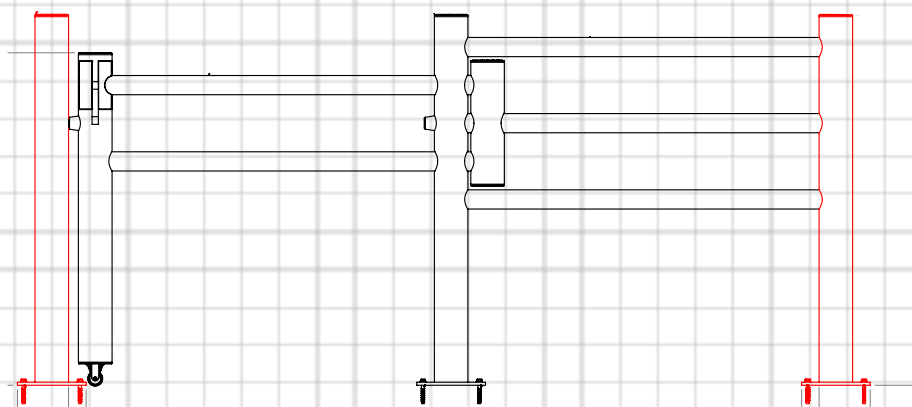

Other

Standard Warranty 5 years

Posts marked in red are not included in delivery!