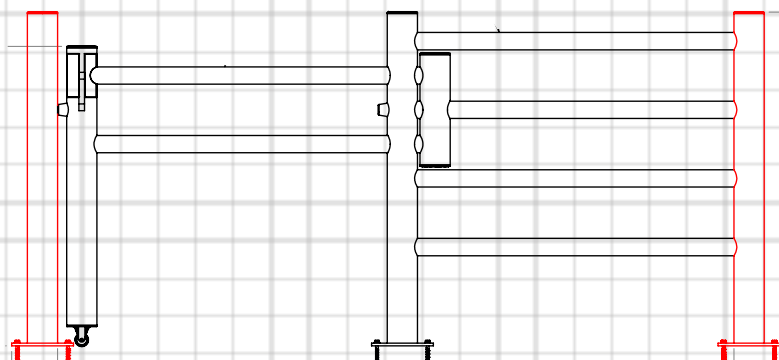

Article description d-flexx Delta Oscar 4 sliding gate 1200 mm
Item number DFOS-4DFFS-1200
EAN 4250912396425
Customs tariff number 39269097

Height 1216 mm
Width 225 mm
Passage width 1200 mm
Total length 2863 mm
Diameter
Deflection zone 250 mm

Net weight 45,6 kg
Material Polyethylene
Color Yellow (like RAL 1023 traffic yellow) / black
Indoor use Yes
Outdoor use Yes
Boreholes 4
Fixing The fixing material is included. The Fischer ULTRACUT FBS II is the perfect powerful concrete screw for top installation comfort.

Fixing dimensions M12X85

Material Properties

Chemical Resistance high- ISO/TR 10358
Temperature Range -10° up to + 50°

Environment

Recyclability 100%

Other

Standard Warranty 5 years

Posts marked in red are not included in delivery!