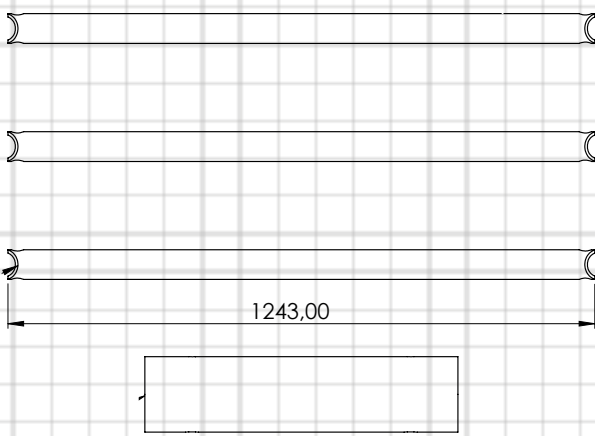

Article description d-flexx Echo Oscar beamset 1000mm
Item number DFOS+1000
EAN 4250912396333
Customs tariff number 39269097

Height
Width 1243 mm
Passage width
Total length
Diameter
Deflection zone

Net weight 6,4 kg
Material Polyethylene
Color Yellow (like RAL 1023 traffic yellow) / black
Indoor use Yes
Outdoor use Yes

Boreholes

Fixing The fixing material is included. The Fischer ULTRACUT FBS II is the perfect powerful concrete screw for top installation comfort.

Fixing dimensions M12X85

Material Properties

Chemical Resistance high- ISO/TR 10358
Temperature Range -10° up to + 50°

Environment

Recyclability 100%

Other

Standard Warranty 5 years