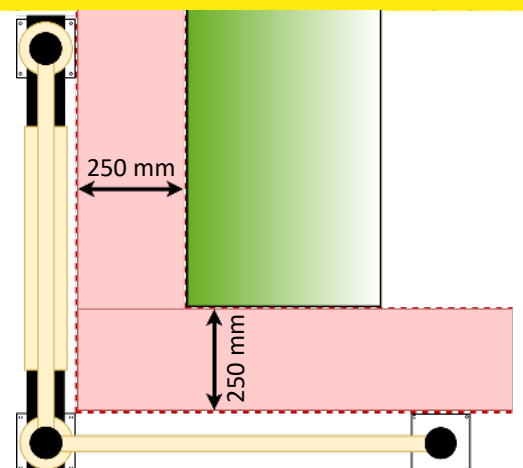

Article description d-flexx Delta Oscar 3 beamset ø63 x 1443mm
Item number DFFS-H1443
EAN 4250912396319
Customs tariff number 39269097

Height
Width 1443 mm
Passage width
Total length
Diameter
Deflection zone

Net weight 4,5 kg
Material Polyethylene
Color Yellow (like RAL 1023 traffic yellow) / black
Indoor use Yes
Outdoor use Yes

Boreholes

Fixing The fixing material is included. The Fischer ULTRACUT FBS II is the perfect powerful concrete screw for top installation comfort.

Fixing dimensions M12X85

Material Properties

Chemical Resistance high- ISO/TR 10358
Temperature Range -10° up to + 50°

Environment

Recyclability 100%

Other

Standard Warranty 5 years