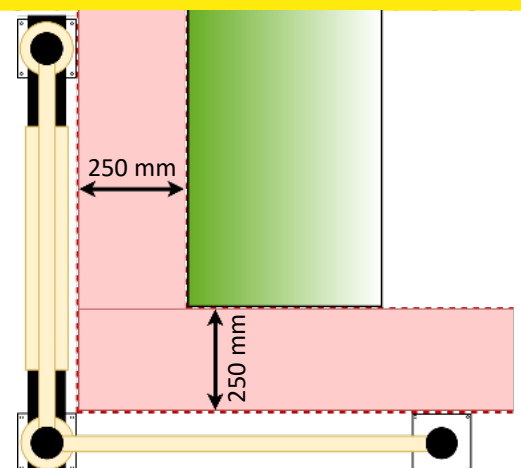

Environment Recyclability 100%
Other Standard Warranty 5 years