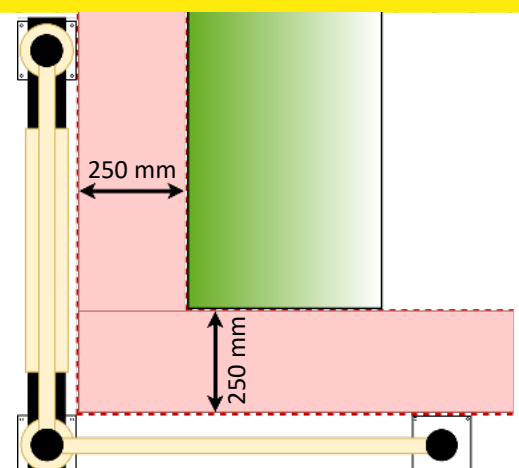

Environment Recyclability 100%
Other Standard Warranty 5 years