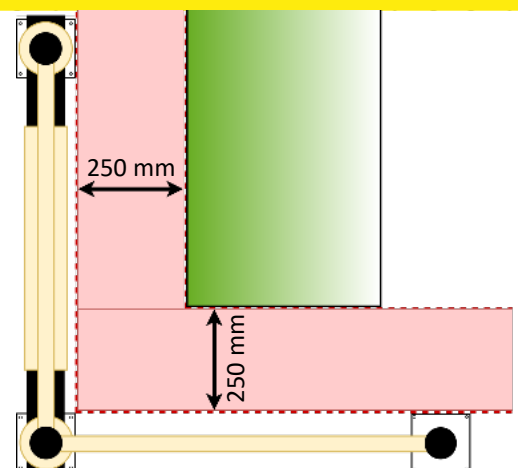

Article description d-flexx Delta Oscar 3 beamset ø63 x 1743mm
Item number DFFS-H1743
EAN 4250912396265
Customs tariff number 39269097

Height
Width 1743 mm
Passage width
Total length
Diameter
Deflection zone

Net weight 5,5 kg
Material Polyethylene
Color Yellow (like RAL 1023 traffic yellow) / black
Indoor use Yes
Outdoor use Yes

Boreholes

Fixing The fixing material is included. The Fischer ULTRACUT FBS II is the perfect powerful concrete screw for top installation comfort.

Fixing dimensions M12X85

Material Properties

Chemical Resistance high- ISO/TR 10358
Temperature Range -10° up to + 50°

Environment

Recyclability 100%

Other

Standard Warranty 5 years