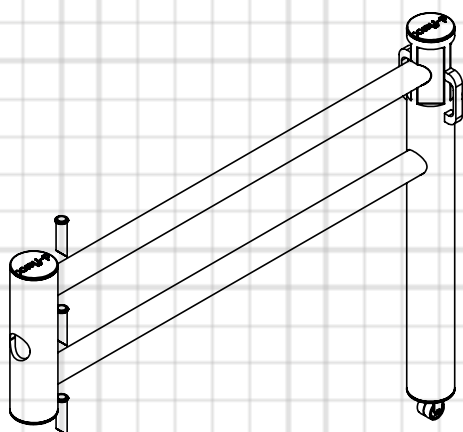

Article description d-flexx Oscar slide gate 1200 mm
Item number DFOS-T1200
EAN 4250912396234
Customs tariff number 39269097

Height
Width 1597,65 mm
Passage width
Total length
Diameter
Deflection zone

Net weight 10,4 kg
Material Polyethylene
Color Yellow (like RAL 1023 traffic yellow) / black
Indoor use Yes
Outdoor use Yes

Boreholes

Fixing The fixing material is included. The Fischer ULTRACUT FBS II is the perfect powerful concrete screw for top installation comfort.

Fixing dimensions M12X85

Material Properties

Chemical Resistance high- ISO/TR 10358
Temperature Range -10° up to + 50°

Environment

Recyclability 100%

Other

Standard Warranty 5 years