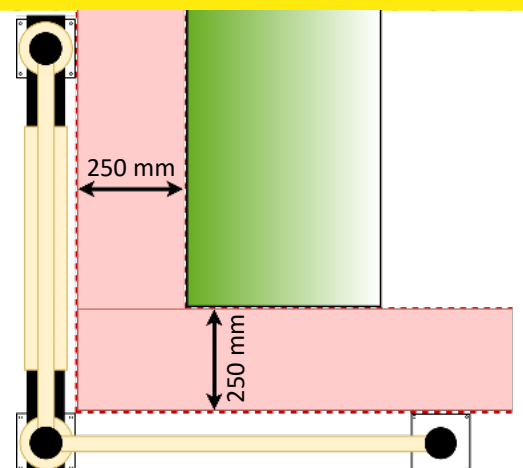

**Fixing dimensions** M12X85

**Material Properties**

Chemical Resistance high- ISO/TR 10358  
 Temperature Range -10° up to + 50°

**Environment**

Recyclability 100%

**Other**

Standard Warranty 5 years

**Posts marked in red are not included in delivery!**

**Article description** d-flexx Delta Oscar Sliding gate 1500 mm  
**Item number** DFOS-DFFS-1500  
**EAN** 4250912396401  
**Customs tariff number** 39269097

**Height** 1200 mm  
**Width** 225 mm  
**Passage width** 1500 mm  
**Total length** 3464 mm  
**Diameter**  
**Deflection zone** 250 mm