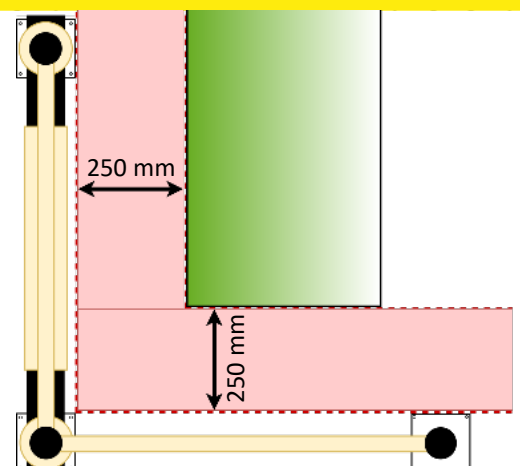

Article description d-flexx Delta Oscar 3 beamset ø63 x 1243mm
Item number DFFS-H1243
EAN 4250912396302
Customs tariff number 39269097

Height
Width 1243 mm
Passage width
Total length
Diameter
Deflection zone

Net weight 3,9 kg
Material Polyethylene
Color Yellow (like RAL 1023 traffic yellow) / black
Indoor use Yes
Outdoor use Yes

Boreholes

Fixing The fixing material is included. The Fischer ULTRACUT FBS II is the perfect powerful concrete screw for top installation comfort.

Fixing dimensions M12X85

Material Properties

Chemical Resistance high- ISO/TR 10358
Temperature Range -10° up to + 50°

Environment

Recyclability 100%

Other

Standard Warranty 5 years