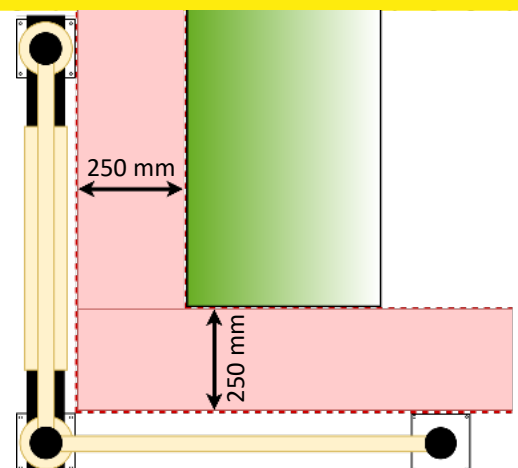

Article description d-flexx Oscar slide gate 1000 mm
Item number DFOS-T1000
EAN 4250912396227
Customs tariff number 39269097

Height
Width 1397,65 mm
Passage width
Total length
Diameter
Deflection zone

Net weight 10,4 kg
Material Polyethylene
Color Yellow (like RAL 1023 traffic yellow) / black
Indoor use Yes
Outdoor use Yes

Boreholes

Fixing The fixing material is included. The Fischer ULTRACUT FBS II is the perfect powerful concrete screw for top installation comfort.

Fixing dimensions M12X85

Material Properties

Chemical Resistance high- ISO/TR 10358
Temperature Range -10° up to + 50°

Environment

Recyclability 100%

Other

Standard Warranty 5 years