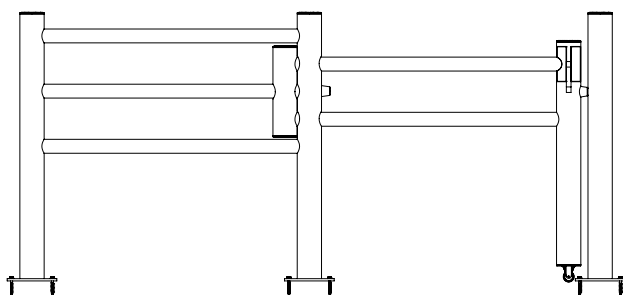

SLIDE GATE OSCAR

Material Properties

Chemical Resistance high- ISO/TR 10358
Temperature Range -10° up to + 50°

Environment

Recyclability 100%

Other

Standard Warranty 5 years

Art. No.	Description	Weight
DFFS-4H1243	d-flexx Delta Oscar 4 beamset ø63 x 1243mm	5,2 kg
DFFS-4H1443	d-flexx Delta Oscar 4 beamset ø63 x 1443mm	6,0 kg
DFFS-4H1743	d-flexx Delta Oscar 4 beamset ø63 x 1743mm	7,3 kg
DFFS-H1243	d-flexx Delta Oscar 3 beamset ø63 x 1243mm	3,9 kg
DFFS-H1443	d-flexx Delta Oscar 3 beamset ø63 x 1443mm	4,5 kg
DFFS-H1743	d-flexx Delta Oscar 3 beamset ø63 x 1743mm	5,5 kg
DFOS+1000	d-flexx Echo Oscar beamset 1000mm	6,4 kg
DFOS+1200	d-flexx Echo Oscar beamset 1200mm	7,8 kg
DFOS+1500	d-flexx Echo Oscar beamset 1500mm	9,9 kg
DFOS-T1000	d-flexx Oscar slide gate 1000 mm	10,4 kg
DFOS-T1200	d-flexx Oscar slide gate 1200 mm	8,1 kg
DFOS-T1500	d-flexx Oscar slide gate 1500 mm	8,5 kg
DFOS+DFVB+M	d-flexx Echo Oscar middel post ø 200 x 1200 mm	16,0 kg
DFOS-4DFFS-M	d-flexx Delta 4 Oscar middel post ø 110 x 1200 mm	10,2 kg
DFOS-DFFS-M	d-flexx Delta Oscar middel post ø 110 x 1200 mm	10,4 kg
DFOS-DFFS-1000	d-flexx Delta Oscar Sliding gate 1000 mm	22,3 kg
DFOS-DFFS-1200	d-flexx Delta Oscar sliding gate 1200 mm	44,3 kg
DFOS-DFFS-1500	d-flexx Delta Oscar sliding gate 1500 mm	24,9 kg
DFOS-4DFFS-1000	d-flexx Delta Oscar 4 sliding gate 1000 mm	44,4 kg
DFOS-4DFFS-1200	d-flexx Delta Oscar 4 sliding gate 1200 mm	45,6 kg
DFOS-4DFFS-1500	d-flexx Delta Oscar 4 sliding gate 1500 mm	47,5 kg
DFOS+DFVB+1000	d-flexx Echo Oscar sliding gate 1000 mm	57,4 kg
DFOS+DFVB+1200	d-flexx Echo Oscar sliding gate 1200 mm	59,2 kg
DFOS+DFVB+1500	d-flexx Echo Oscar sliding gate 1500 mm	61,9 kg
84057	d-flexx Oscar sticker 4 pcs set