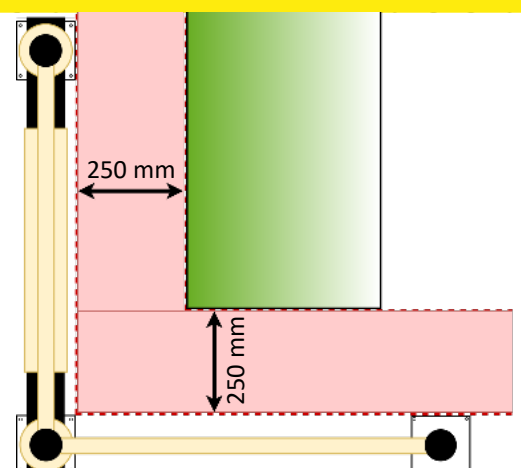

Article description d-flexx Echo Oscar sliding gate 1000 mm
Item number DFOS+DFVB+1000
EAN 4250912396418
Customs tariff number 39269097

Height 1000 mm
Width 225 mm
Passage width 1500 mm
Total length 2464 mm
Diameter
Deflection zone 250 mm

Net weight 57,4 kg
Material Polyethylene
Color Yellow (like RAL 1023 traffic yellow) / black
Indoor use Yes
Outdoor use Yes
Boreholes 4
Fixing The fixing material is included. The Fischer ULTRACUT FBS II is the perfect powerful concrete screw for top installation comfort.

Fixing dimensions M12X85

Material Properties

Chemical Resistance high- ISO/TR 10358
Temperature Range -10° up to + 50°

Environment

Recyclability 100%

Other

Standard Warranty 5 years

Posts marked in red are not included in delivery!