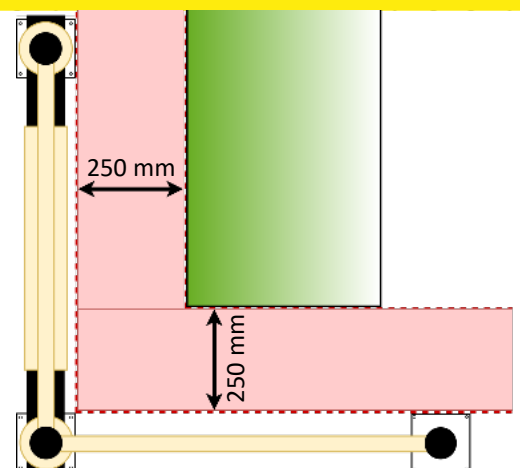

Article description d-flexx Delta Oscar 4 beamset ø63 x 1243mm
Item number DFFS-4H1243
EAN 4250912396272
Customs tariff number 39269097

Height
Width 1243 mm
Passage width
Total length
Diameter
Deflection zone

Net weight 5,2 kg
Material Polyethylene
Color Yellow (like RAL 1023 traffic yellow) / black
Indoor use Yes
Outdoor use Yes

Boreholes

Fixing The fixing material is included. The Fischer ULTRACUT FBS II is the perfect powerful concrete screw for top installation comfort.

Fixing dimensions M12X85

Material Properties

Chemical Resistance high- ISO/TR 10358
Temperature Range -10° up to + 50°

Environment

Recyclability 100%

Other

Standard Warranty 5 years