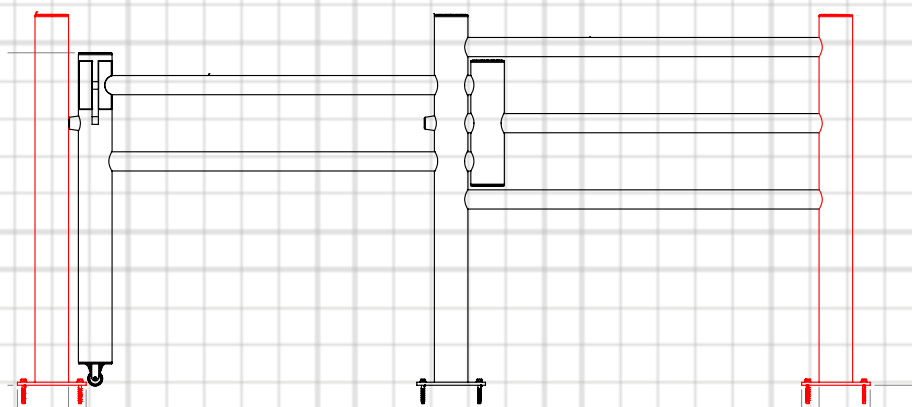

Article description d-flexx Delta Oscar Sliding gate 1200 mm
Item number DFOS-DFFS-1200
EAN 4250912396395
Customs tariff number 39269097

Height 1200 mm
Width 225 mm
Passage width 1200 mm
Total length 2863 mm
Diameter
Deflection zone 250 mm

Net weight 24,3 kg
Material Polyethylene
Color Yellow (like RAL 1023 traffic yellow) / black
Indoor use Yes
Outdoor use Yes
Boreholes 4

Fixing The fixing material is included. The Fischer ULTRACUT FBS II is the perfect powerful concrete screw for top installation comfort.

Fixing dimensions M12X85

Material Properties

Chemical Resistance high- ISO/TR 10358
Temperature Range -10° up to + 50°

Environment

Recyclability 100%

Other

Standard Warranty 5 years

Posts marked in red are not included in delivery!