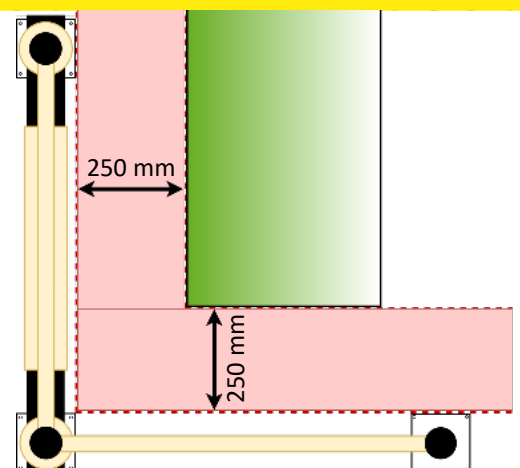

Article description d-flexx Delta Oscar 4 sliding gate 1500 mm
Item number DFOS-4DFFS-1500
EAN 4250912396432
Customs tariff number 39269097

Height 1216 mm
Width 225 mm
Passage width 1500 mm
Total length 3463 mm
Diameter
Deflection zone 250 mm

Net weight 47,5 kg
Material Polyethylene
Color Yellow (like RAL 1023 traffic yellow) / black
Indoor use Yes
Outdoor use Yes
Boreholes 4
Fixing The fixing material is included. The Fischer ULTRACUT FBS II is the perfect powerful concrete screw for top installation comfort.
Fixing dimensions M12X85

Material Properties

Chemical Resistance high- ISO/TR 10358
Temperature Range -10° up to + 50°

Environment

Recyclability 100%

Other

Standard Warranty 5 years

Posts marked in red are not included in delivery!