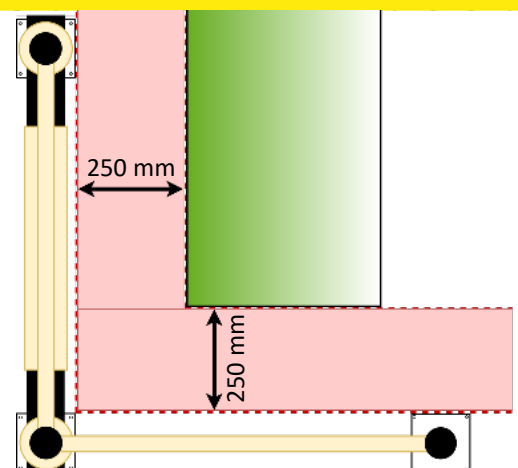

Article description d-flexx Oscar slide gate 1200 mm
Item number DFOS-T1200
EAN 4250912396234
Customs tariff number 39269097

Height
Width 1597,65 mm
Passage width
Total length
Diameter
Deflection zone

Net weight 10,4 kg
Material Polyethylene
Color Yellow (like RAL 1023 traffic yellow) / black
Indoor use Yes
Outdoor use Yes

Boreholes

Fixing The fixing material is included. The Fischer ULTRACUT FBS II is the perfect powerful concrete screw for top installation comfort.

Fixing dimensions M12X85

Material Properties

Chemical Resistance high- ISO/TR 10358
Temperature Range -10° up to + 50°

Environment

Recyclability 100%

Other

Standard Warranty 5 years