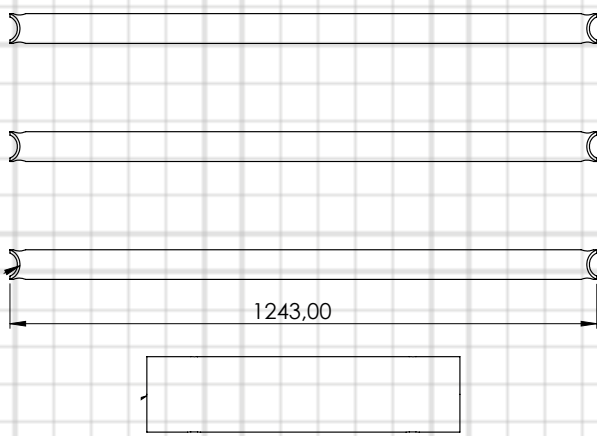

Environment Recyclability 100%
Other Standard Warranty 5 years