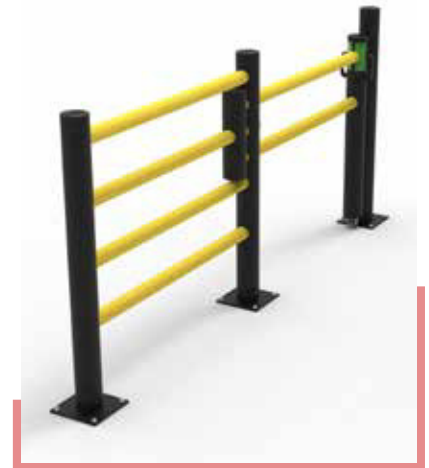

Article description d-flexx Delta Oscar 4 sliding gate 1500 mm
Item number DFOS-4DFFS-1500
EAN 4250912396432
Customs tariff number 39269097

Height 1216 mm
Width 225 mm
Passage width 1500 mm
Total length 3463 mm
Diameter
Deflection zone 250 mm

Net weight 47,5 kg
Material Polyethylene
Color Yellow (like RAL 1023 traffic yellow) / black
Indoor use Yes
Outdoor use Yes
Boreholes 4
Fixing The fixing material is included. The Fischer ULTRACUT FBS II is the perfect powerful concrete screw for top installation comfort.
Fixing dimensions M12X85