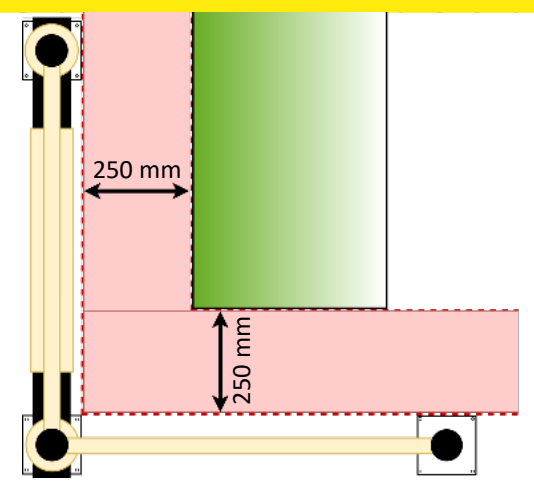

Other

Standard Warranty 5 years