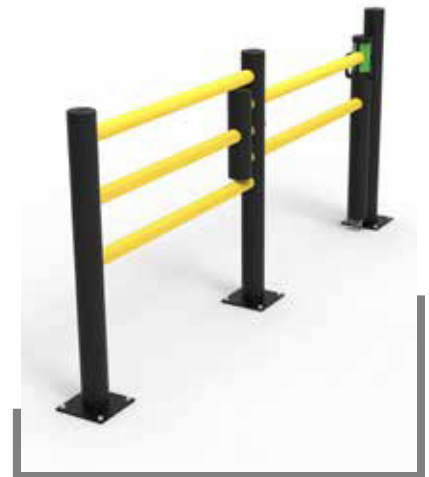

Article description d-flexx Delta Oscar 3 beamset ø63 x 1743mm
Item number DFFS-H1743
EAN 4250912396265
Customs tariff number 39269097

Height
Width 1743 mm
Passage width
Total length
Diameter
Deflection zone

Net weight 5,5 kg
Material Polyethylene
Color Yellow (like RAL 1023 traffic yellow) / black
Indoor use Yes
Outdoor use Yes

Boreholes

Fixing The fixing material is included. The Fischer ULTRACUT FBS II is the perfect powerful concrete screw for top installation comfort.

Fixing dimensions M12X85

Material Properties

Chemical Resistance high- ISO/TR 10358
Temperature Range -10° up to + 50°

Environment

Recyclability 100%

Other

Standard Warranty 5 years