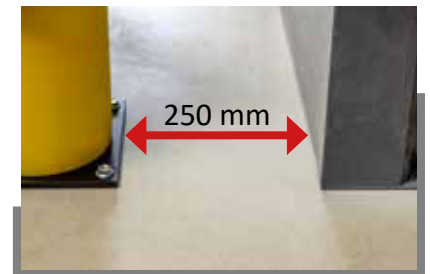

Article description d-flexx Echo Oscar beamset 1000mm
Item number DFOS+1000
EAN 4250912396333
Customs tariff number 39269097

Height
Width 1243 mm
Passage width
Total length
Diameter
Deflection zone

Net weight 6,4 kg
Material Polyethylene
Color Yellow (like RAL 1023 traffic yellow) / black
Indoor use Yes
Outdoor use Yes

Boreholes

Fixing The fixing material is included. The Fischer ULTRACUT FBS II is the perfect powerful concrete screw for top installation comfort.

Fixing dimensions M12X85

Material Properties

Chemical Resistance high- ISO/TR 10358
Temperature Range -10° up to + 50°

Environment

Recyclability 100%

Other

Standard Warranty 5 years