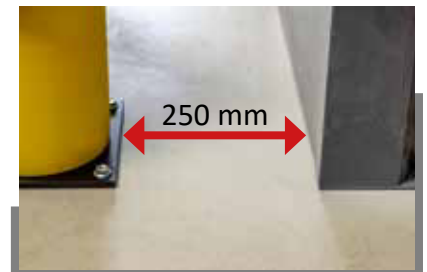

Material Properties

Chemical Resistance high- ISO/TR 10358
Temperature Range -10° up to + 50°