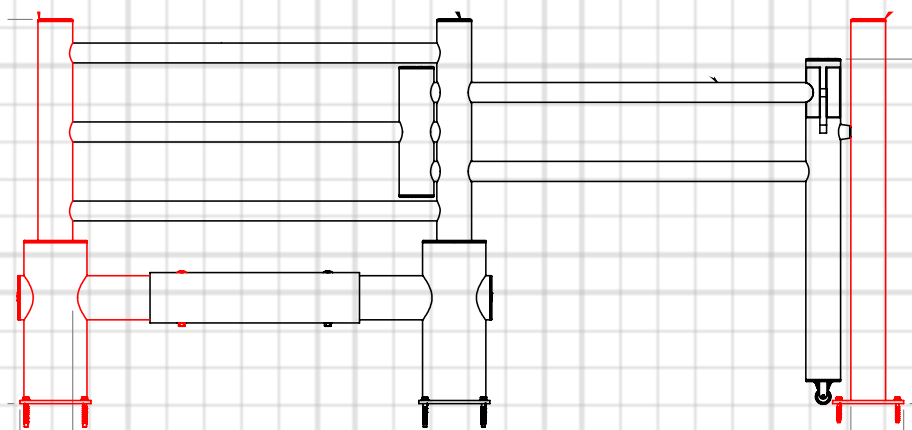

Other

Standard Warranty 5 years

Posts marked in red are not included in delivery!