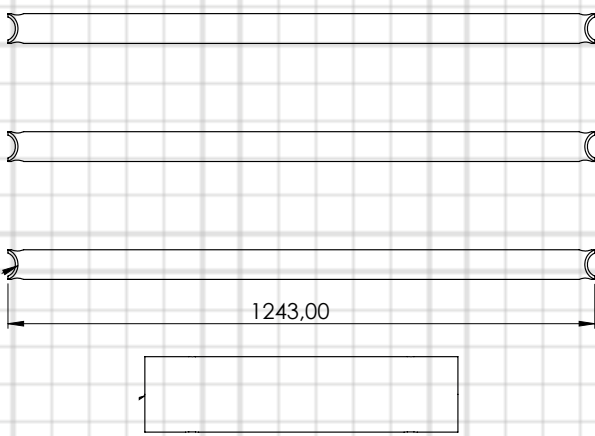

Environment Recyclability 100%
Other Standard Warranty 5 years