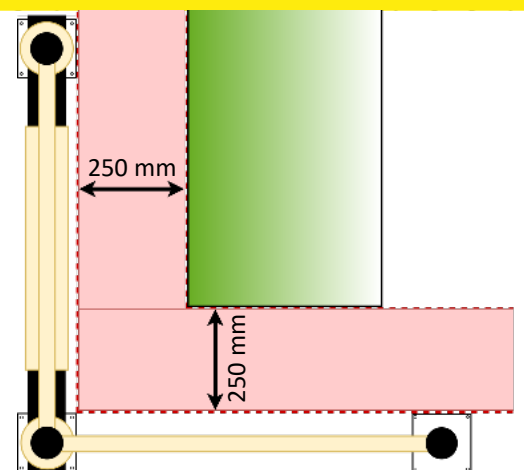

Environment Recyclability 100%
Other Standard Warranty 5 years