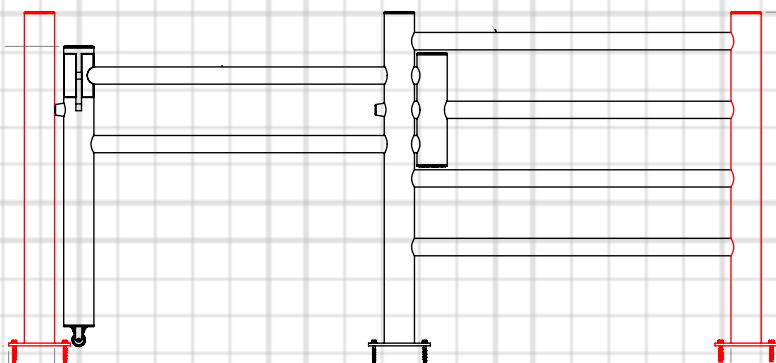

Other

Standard Warranty 5 years

Posts marked in red are not included in delivery!