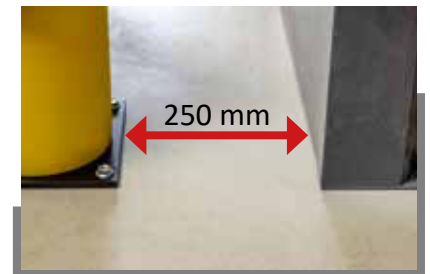

Material Properties
Chemical Resistance high- ISO/TR 10358
Temperature Range -10° up to + 50°