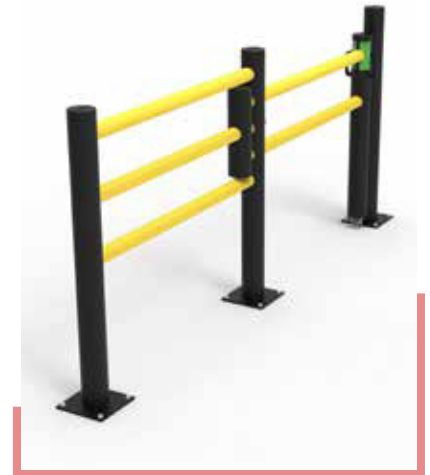

Article description d-flexx Delta Oscar Sliding gate 1500 mm
Item number DFOS-DFFS-1500
EAN 4250912396401
Customs tariff number 39269097

Height 1200 mm
Width 225 mm
Passage width 1500 mm
Total length 3464 mm
Diameter
Deflection zone 250 mm

Net weight 24,9 kg
Material Polyethylene
Color Yellow (like RAL 1023 traffic yellow) / black
Indoor use Yes
Outdoor use Yes
Boreholes 4
Fixing The fixing material is included. The Fischer ULTRACUT FBS II is the perfect powerful concrete screw for top installation comfort.
Fixing dimensions M12X85