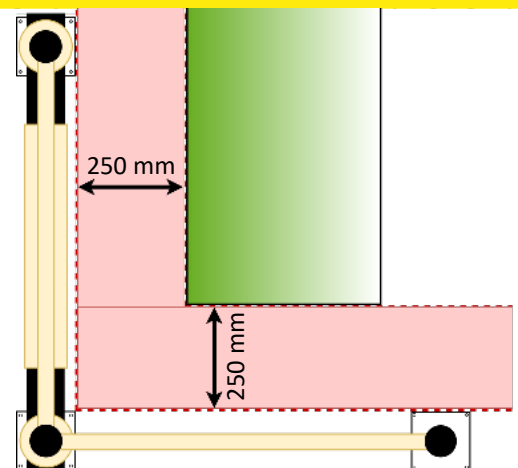

Article description d-flexx Oscar slide gate 1500 mm
Item number DFOS-T1500
EAN 4250912396241
Customs tariff number 39269097

Height
Width 1897,65 mm
Passage width
Total length
Diameter
Deflection zone

Net weight 8,5 kg
Material Polyethylene
Color Yellow (like RAL 1023 traffic yellow) / black
Indoor use Yes
Outdoor use Yes

Boreholes

Fixing The fixing material is included. The Fischer ULTRACUT FBS II is the perfect powerful concrete screw for top installation comfort.

Fixing dimensions M12X85

Material Properties

Chemical Resistance high- ISO/TR 10358
Temperature Range -10° up to + 50°

Environment

Recyclability 100%

Other

Standard Warranty 5 years