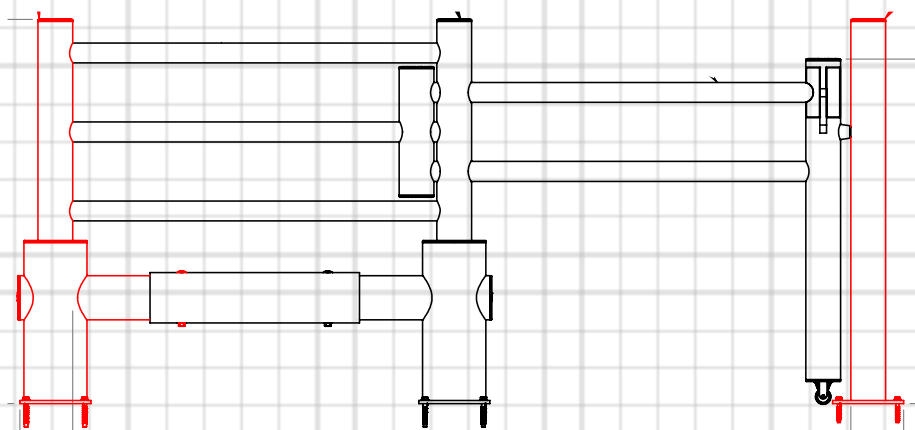

**Height** 1200 mm  
**Width** 225 mm  
**Passage width** 1200 mm  
**Total length** 2863 mm  
**Diameter**  
**Deflection zone** 250 mm

**Net weight** 59,2 kg  
**Material** Polyethylene  
**Color** Yellow (like RAL 1023 traffic yellow) / black  
**Indoor use** Yes  
**Outdoor use** Yes  
**Boreholes** 4  
**Fixing** The fixing material is included. The Fischer ULTRACUT FBS II is the perfect powerful concrete screw for top installation comfort.

**Fixing dimensions** M12X85

**Material Properties**

**Chemical Resistance** high- ISO/TR 10358  
**Temperature Range** -10° up to + 50°

**Environment**

**Recyclability** 100%

**Other**

**Standard Warranty** 5 years