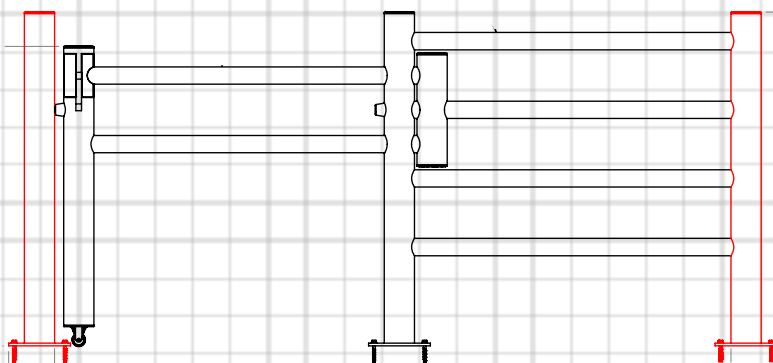

Other

Standard Warranty 5 years

Posts marked in red are not included in delivery!