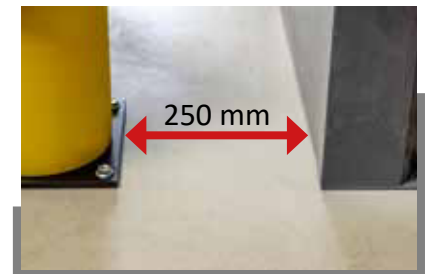

Material Properties

Chemical Resistance high- ISO/TR 10358
Temperature Range -10° up to + 50°