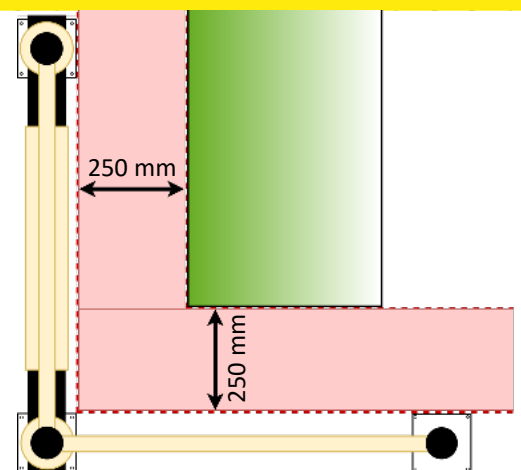

Article description d-flexx Echo Oscar beamset 1000mm
Item number DFOS+1000
EAN 4250912396333
Customs tariff number 39269097

Height
Width 1243 mm
Passage width
Total length
Diameter
Deflection zone

Net weight 6,4 kg
Material Polyethylene
Color Yellow (like RAL 1023 traffic yellow) / black
Indoor use Yes
Outdoor use Yes

Boreholes

Fixing The fixing material is included. The Fischer ULTRACUT FBS II is the perfect powerful concrete screw for top installation comfort.

Fixing dimensions M12X85

Material Properties

Chemical Resistance high- ISO/TR 10358
Temperature Range -10° up to + 50°

Environment

Recyclability 100%

Other

Standard Warranty 5 years