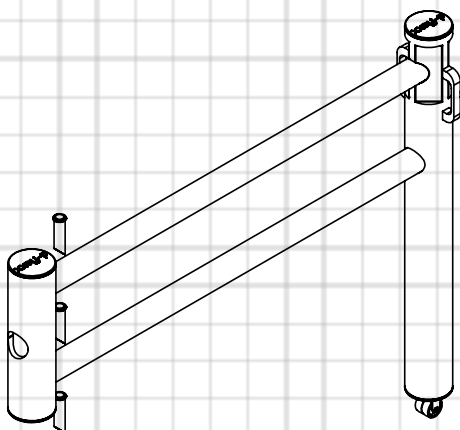

Article description d-flexx Oscar slide gate 1500 mm
Item number DFOS-T1500
EAN 4250912396241
Customs tariff number 39269097

Height
Width 1897,65 mm
Passage width
Total length
Diameter
Deflection zone

Net weight 8,5 kg
Material Polyethylene
Color Yellow (like RAL 1023 traffic yellow) / black
Indoor use Yes
Outdoor use Yes

Boreholes

Fixing The fixing material is included. The Fischer ULTRACUT FBS II is the perfect powerful concrete screw for top installation comfort.

Fixing dimensions M12X85

Material Properties

Chemical Resistance high- ISO/TR 10358
Temperature Range -10° up to + 50°

Environment

Recyclability 100%

Other

Standard Warranty 5 years