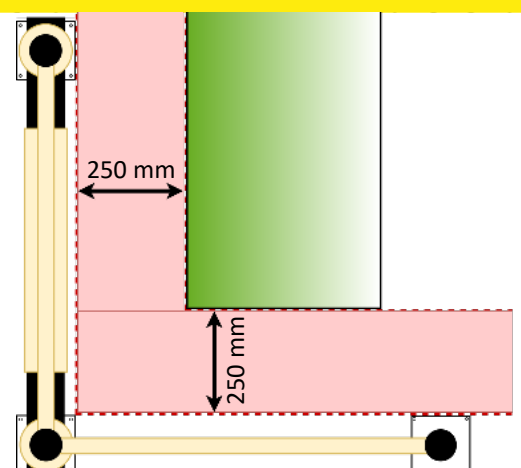

Article description d-flexx Delta 4 Oscar Middelpost ø 110 x 1200 mm
Item number DFOS-4DFFS-M
EAN 4250912396357
Customs tariff number 39269097

Height 1216 mm
Width 225 mm
Passage width
Total length
Diameter 110 mm
Deflection zone

Net weight 10,2 kg
Material Polyethylene
Color Yellow (like RAL 1023 traffic yellow) / black
Indoor use Yes
Outdoor use Yes

Boreholes

Fixing The fixing material is included. The Fischer ULTRACUT FBS II is the perfect powerful concrete screw for top installation comfort.

Fixing dimensions M12X85

Material Properties

Chemical Resistance high- ISO/TR 10358
Temperature Range -10° up to + 50°

Environment

Recyclability 100%

Other

Standard Warranty 5 years