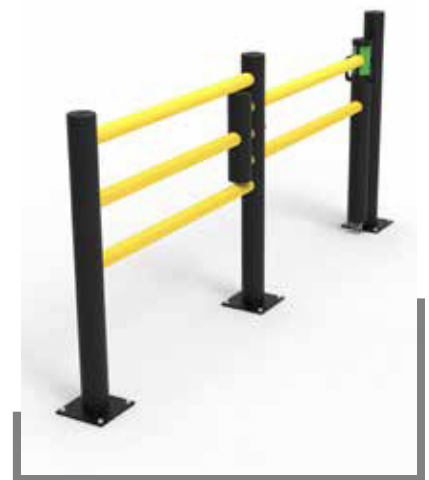

Article description d-flexx Delta Oscar 3 beamset ø63 x 1243mm
Item number DFFS-H1243
EAN 4250912396302
Customs tariff number 39269097

Height
Width 1243 mm
Passage width
Total length
Diameter
Deflection zone

Net weight 3,9 kg
Material Polyethylene
Color Yellow (like RAL 1023 traffic yellow) / black
Indoor use Yes
Outdoor use Yes

Boreholes

Fixing The fixing material is included. The Fischer ULTRACUT FBS II is the perfect powerful concrete screw for top installation comfort.

Fixing dimensions M12X85

Material Properties

Chemical Resistance high- ISO/TR 10358
Temperature Range -10° up to + 50°

Environment

Recyclability 100%

Other

Standard Warranty 5 years