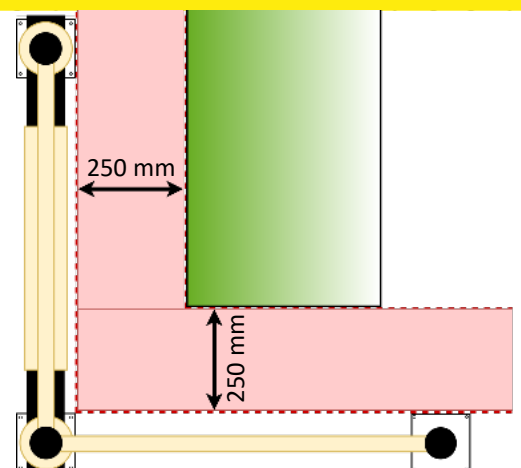

Article description d-flexx Echo Oscar Middel post $\varnothing$ 200 x 1200 mm
Item number DFOS+DFVB+M
EAN 4250912396357
Customs tariff number 39269097

Height 1216 mm
Width 225 mm
Passage width
Total length
Diameter 110 mm
Deflection zone

Net weight 16,0 kg
Material Polyethylene
Color Yellow (like RAL 1023 traffic yellow) / black
Indoor use Yes
Outdoor use Yes

Boreholes

Fixing The fixing material is included. The Fischer ULTRACUT FBS II is the perfect powerful concrete screw for top installation comfort.

Fixing dimensions M12X85

Material Properties

Chemical Resistance high- ISO/TR 10358
Temperature Range -10° up to + 50°

Environment

Recyclability 100%

Other

Standard Warranty 5 years