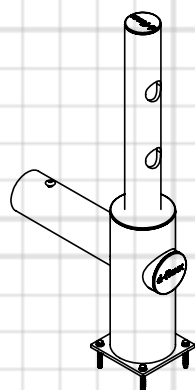

Other

Standard Warranty 5 years