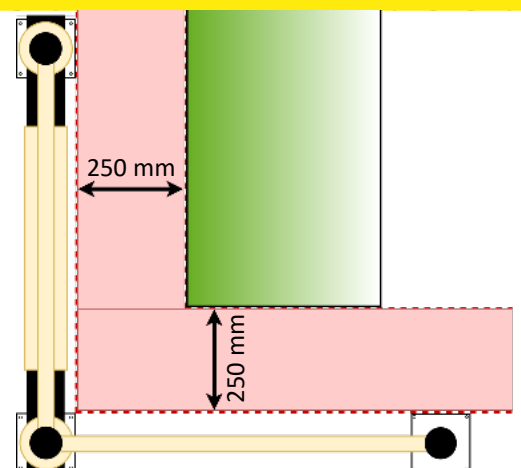

Article description d-flexx Echo Oscar sliding gate 1200 mm
Item number DFOS+DFVB+1200
EAN 4250912396425
Customs tariff number 39269097

Height 1200 mm
Width 225 mm
Passage width 1200 mm
Total length 2863 mm
Diameter
Deflection zone 250 mm

Net weight 59,2 kg
Material Polyethylene
Color Yellow (like RAL 1023 traffic yellow) / black
Indoor use Yes
Outdoor use Yes
Boreholes 4
Fixing The fixing material is included. The Fischer ULTRACUT FBS II is the perfect powerful concrete screw for top installation comfort.

Fixing dimensions M12X85

Material Properties

Chemical Resistance high- ISO/TR 10358
Temperature Range -10° up to + 50°

Environment

Recyclability 100%

Other

Standard Warranty 5 years

Posts marked in red are not included in delivery!