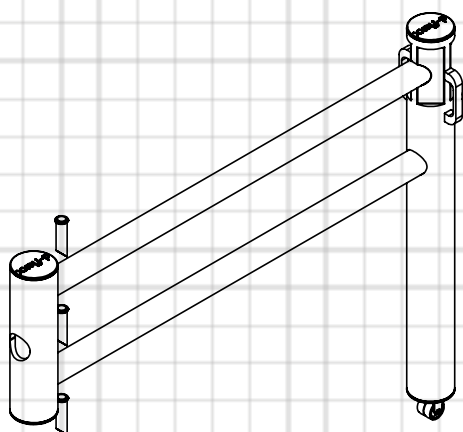

Article description d-flexx Oscar slide gate 1000 mm
Item number DFOS-T1000
EAN 4250912396227
Customs tariff number 39269097

Height
Width 1397,65 mm
Passage width
Total length
Diameter
Deflection zone

Net weight 10,4 kg
Material Polyethylene
Color Yellow (like RAL 1023 traffic yellow) / black
Indoor use Yes
Outdoor use Yes

Boreholes

Fixing The fixing material is included. The Fischer ULTRACUT FBS II is the perfect powerful concrete screw for top installation comfort.

Fixing dimensions M12X85

Material Properties

Chemical Resistance high- ISO/TR 10358
Temperature Range -10° up to + 50°

Environment

Recyclability 100%

Other

Standard Warranty 5 years