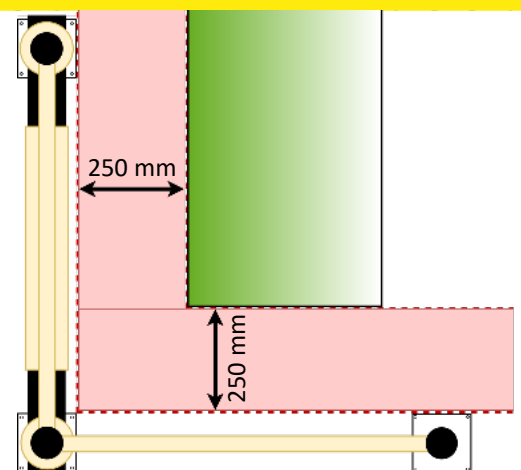

Environment Recyclability 100%
Other Standard Warranty 5 years